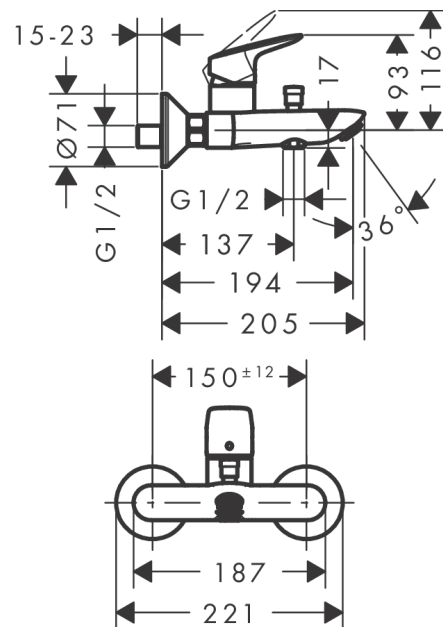

Logis

Single lever bath mixer for exposed installation

Finish: **Matt Black** Article Number: **71400670**

Description

product features

- 2 functions
- projection: 194 mm
- centre distance: 150 ± 12 mm
- spray type mixer: normal spray
- maximum flow rate at 3 bar: 20 l/min
- flow rate for bath spout at 3 bar: 20 l/min
- flow rate of hand shower at 3 bar: 17 l/min
- ceramic cartridge
- temperature limitation adjustable
- diverter with automatic resetting
- non-return valve
- with silencer
- suitable for continuous flow water heaters
- connection dimension: DN15
- connection type: s-shaped connections
- wall-mounted
- min. operating pressure: 1 bar
- max. operating pressure: 10 bar

Technology

Product image

Scale drawing

Logis
Single lever bath mixer for exposed installation
 Finish: **Matt Black** Article Number: **71400670**

Flowchart